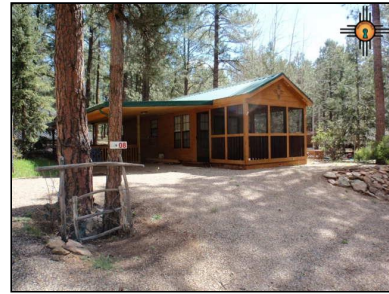

Sr. High:	Robertson
Subdivision:	Pendaries Rv Park
Address:	8 Ponderosa Dr
City:	Rociada
County:	San Miguel
Area:	Pendaries / rociada
State:	NM
Zip:	87742

Features