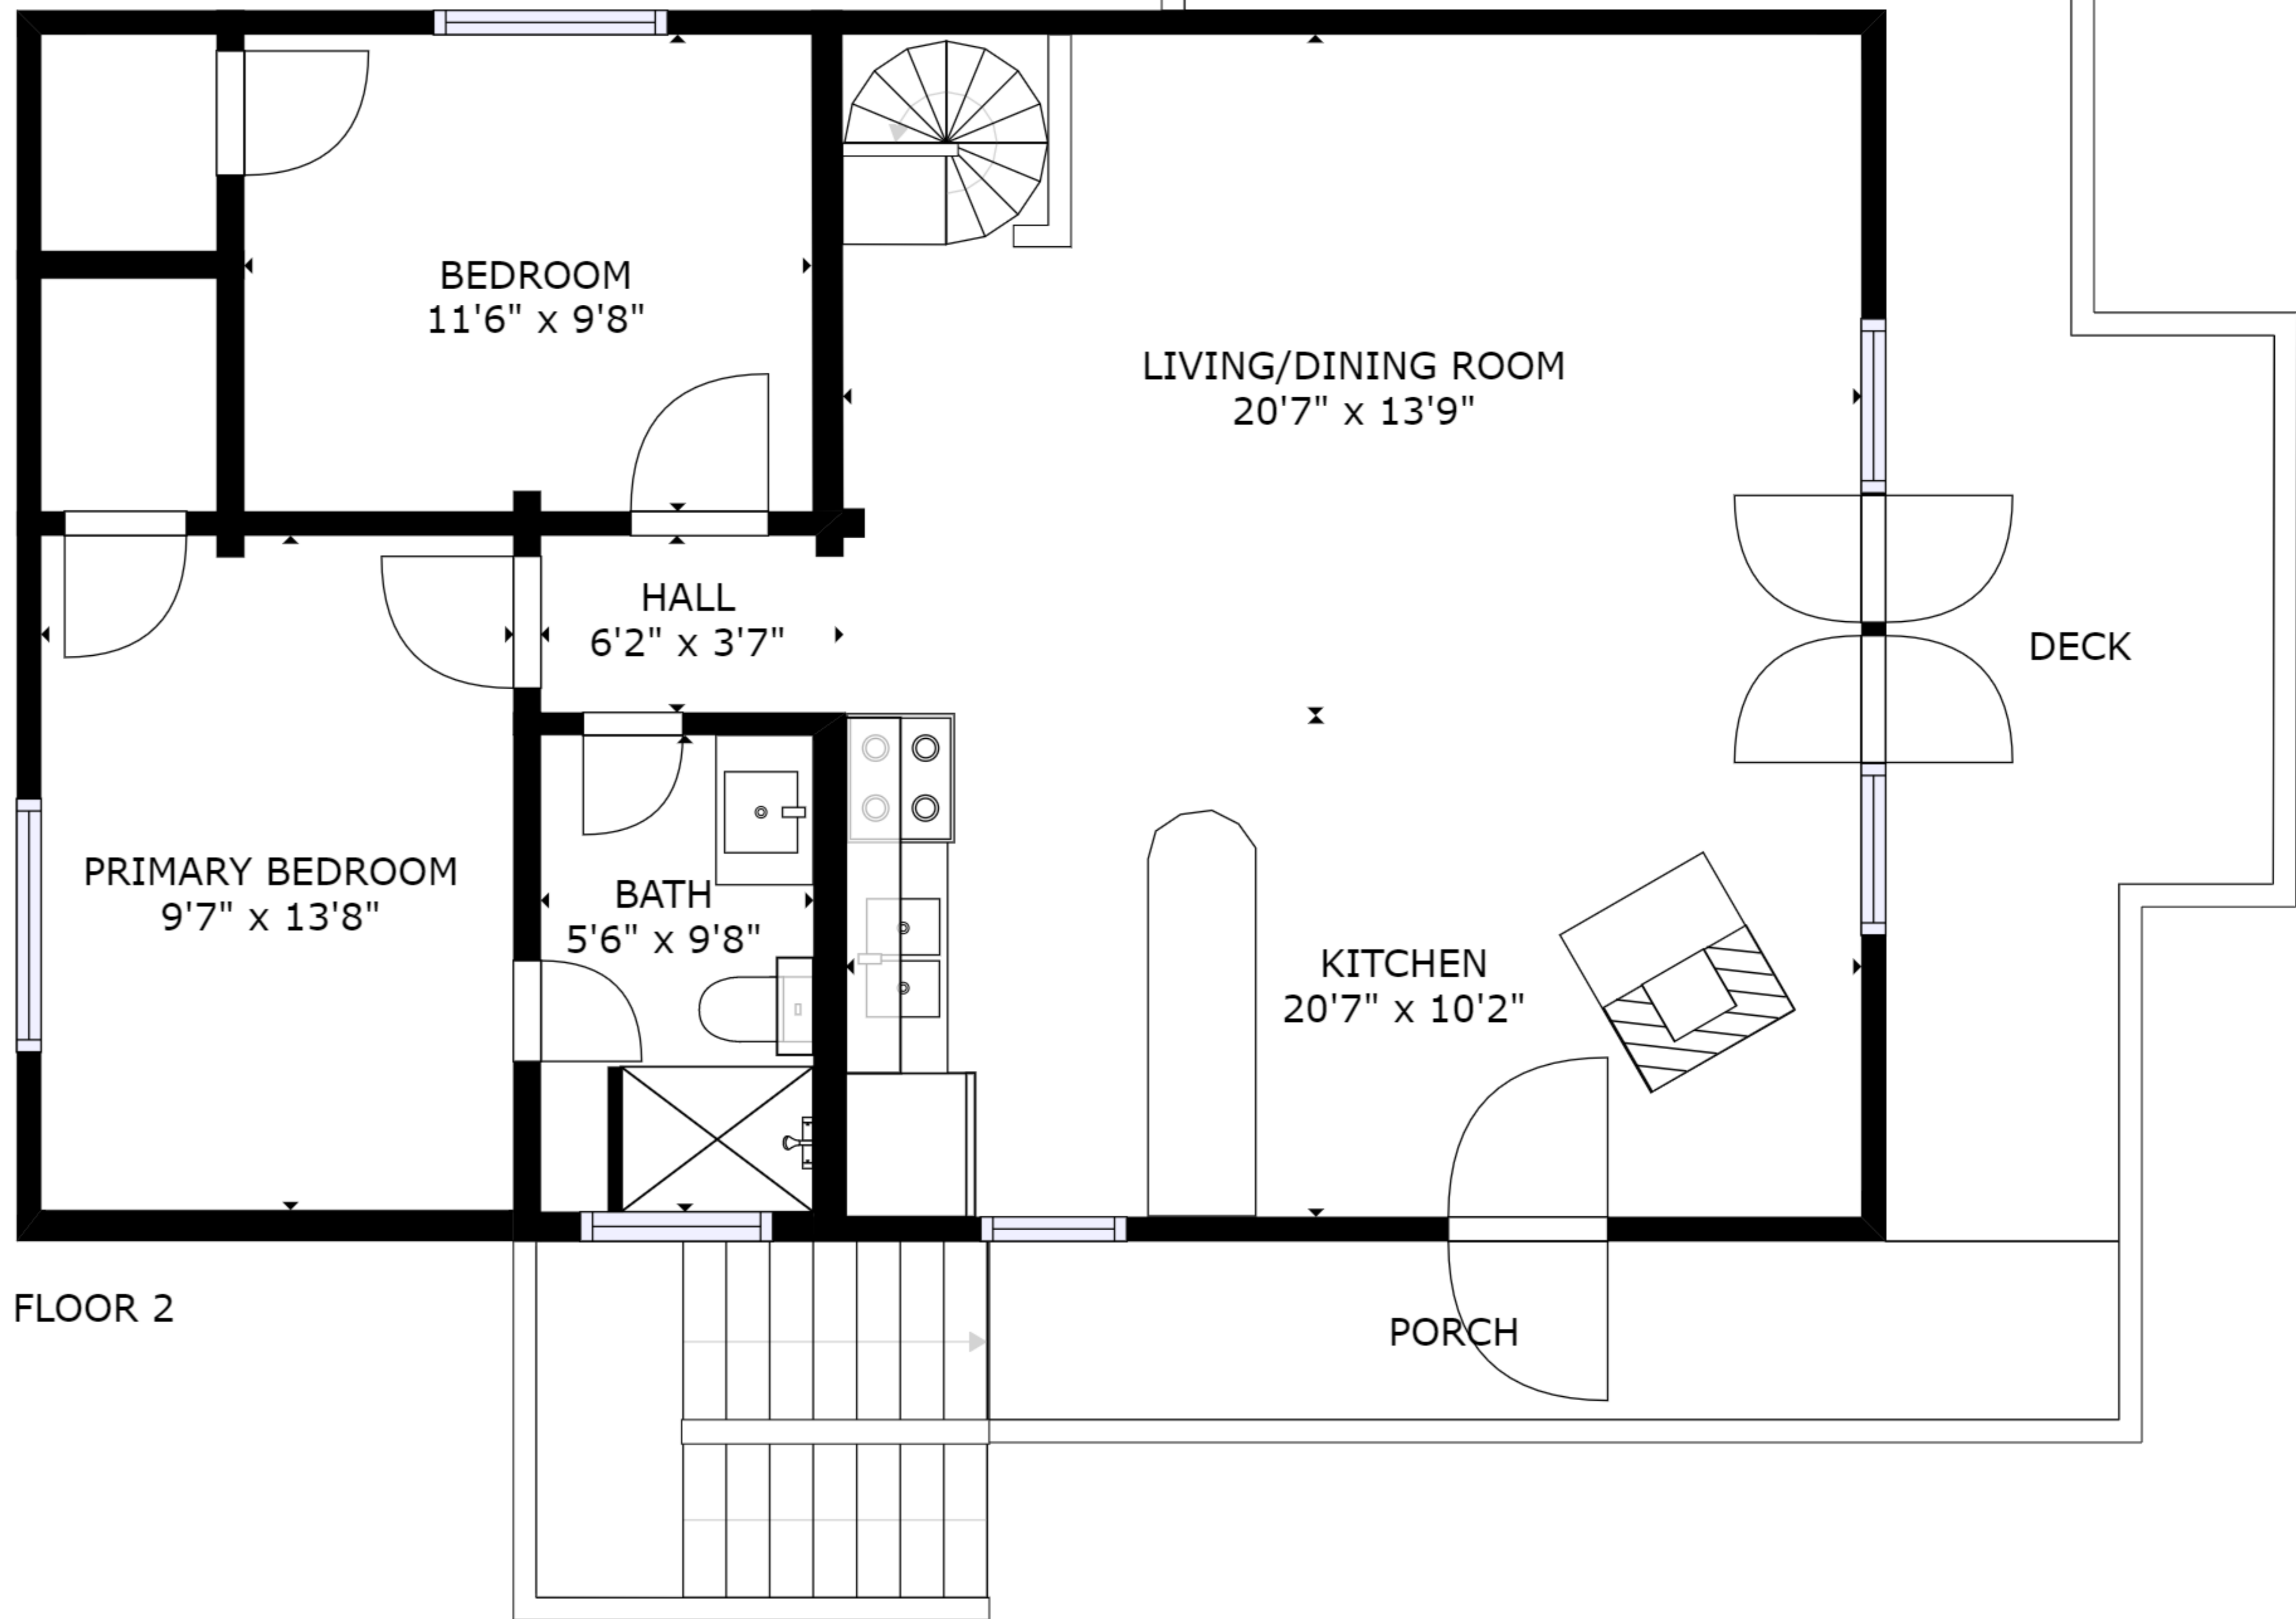

FLOOR 1

FLOOR 2

GROSS INTERNAL AREA
 FLOOR 1: 476 sq. ft, FLOOR 2: 881 sq. ft
 TOTAL: 1357 sq. ft

SIZES AND DIMENSIONS ARE APPROXIMATE, ACTUAL MAY VARY.