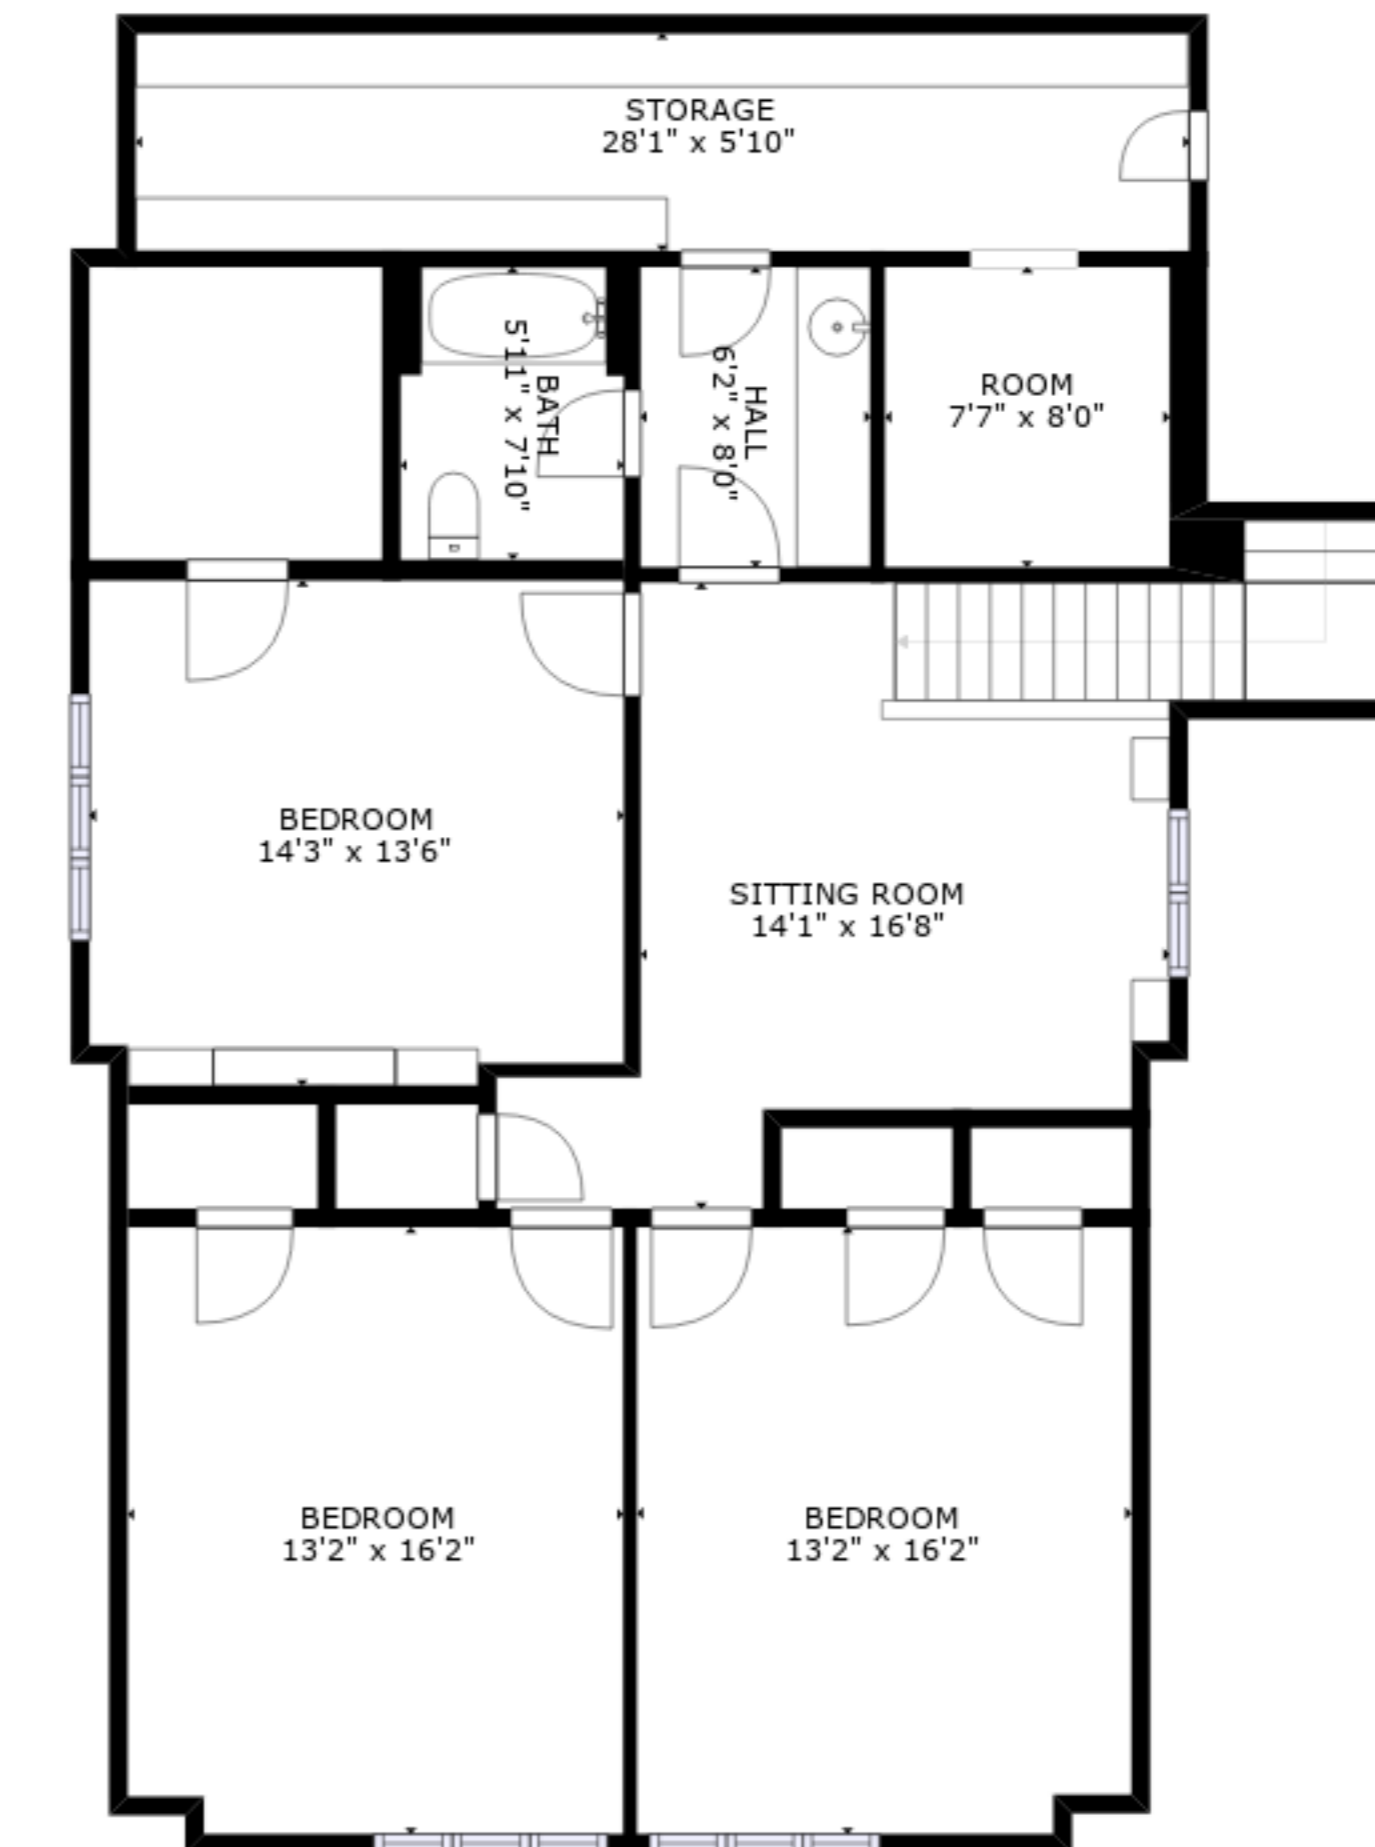

FLOOR 2

FLOOR 3

FLOOR 1

GROSS INTERNAL AREA  
 FLOOR 1: 1772 sq. ft, FLOOR 2: 3183 sq. ft  
 FLOOR 3: 1359 sq. ft, EXCLUDED AREAS:  
 GARAGE: 1514 sq. ft, PORCH: 81 sq. ft  
 TOTAL: 6314 sq. ft

SIZES AND DIMENSIONS ARE APPROXIMATE, ACTUAL MAY VARY.