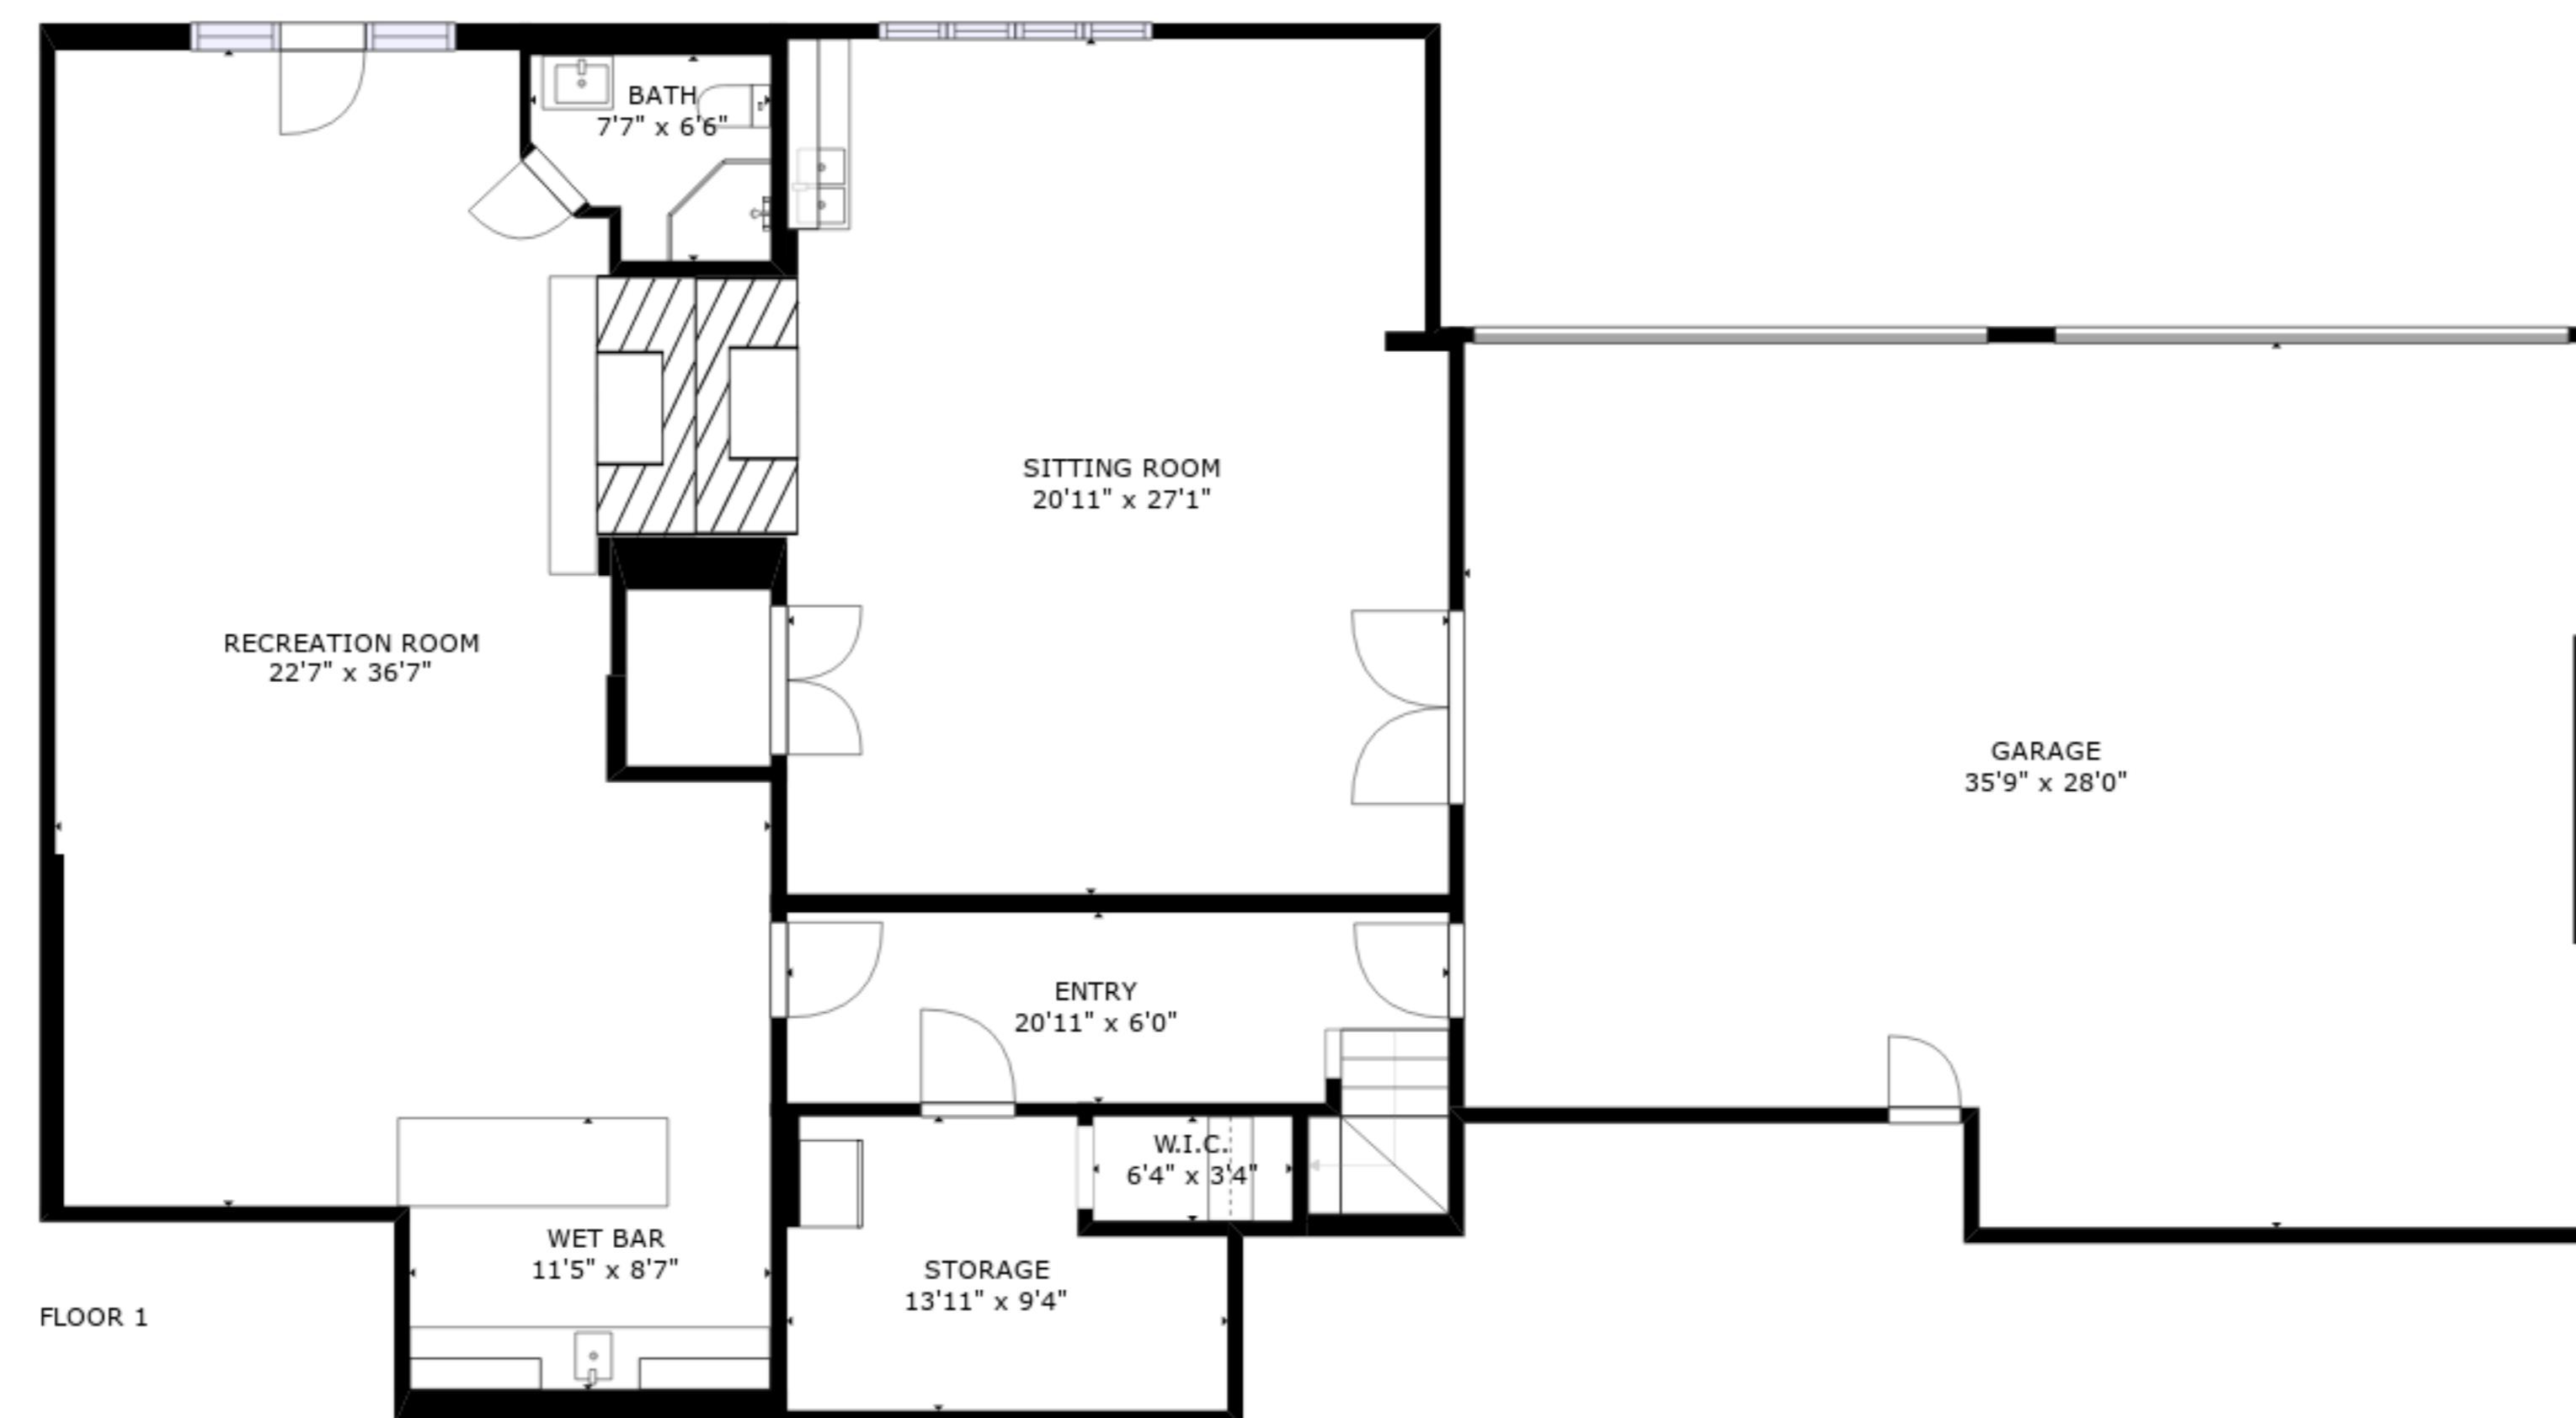

FLOOR 2

FLOOR 3

FLOOR 1

GROSS INTERNAL AREA  
 FLOOR 1: 1772 sq. ft, FLOOR 2: 3183 sq. ft  
 FLOOR 3: 1359 sq. ft, EXCLUDED AREAS:  
 GARAGE: 1514 sq. ft, PORCH: 81 sq. ft  
 TOTAL: 6314 sq. ft

SIZES AND DIMENSIONS ARE APPROXIMATE, ACTUAL MAY VARY.