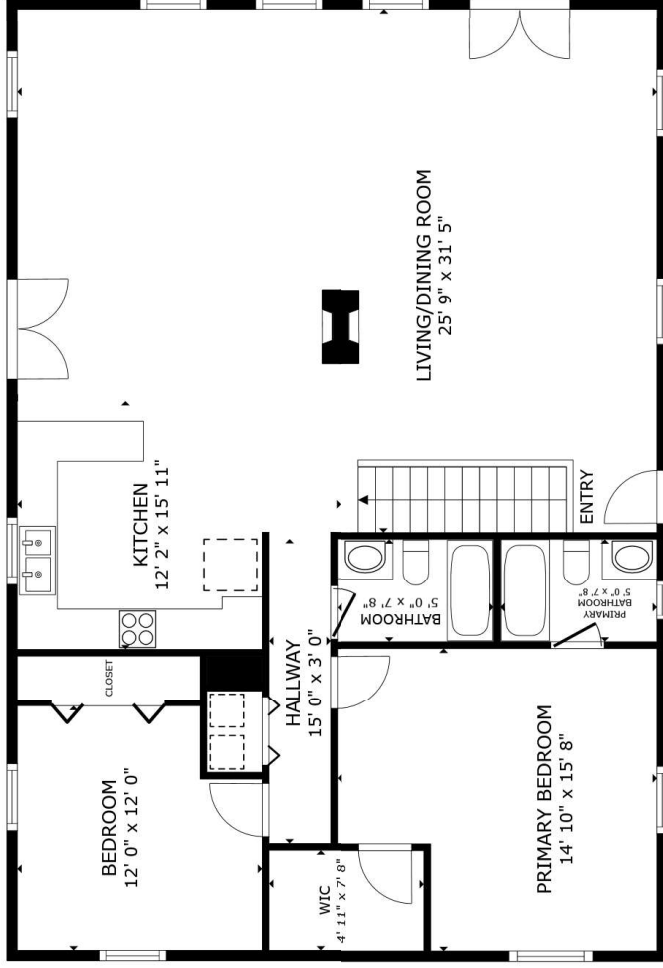

FLOOR 1

FLOOR 2

GROSS INTERNAL AREA
 FLOOR 1 1,410 sq.ft. FLOOR 2 1,454 sq.ft.
 TOTAL : 2,864 sq.ft.

SIZES AND DIMENSIONS ARE APPROXIMATE, ACTUAL MAY VARY.