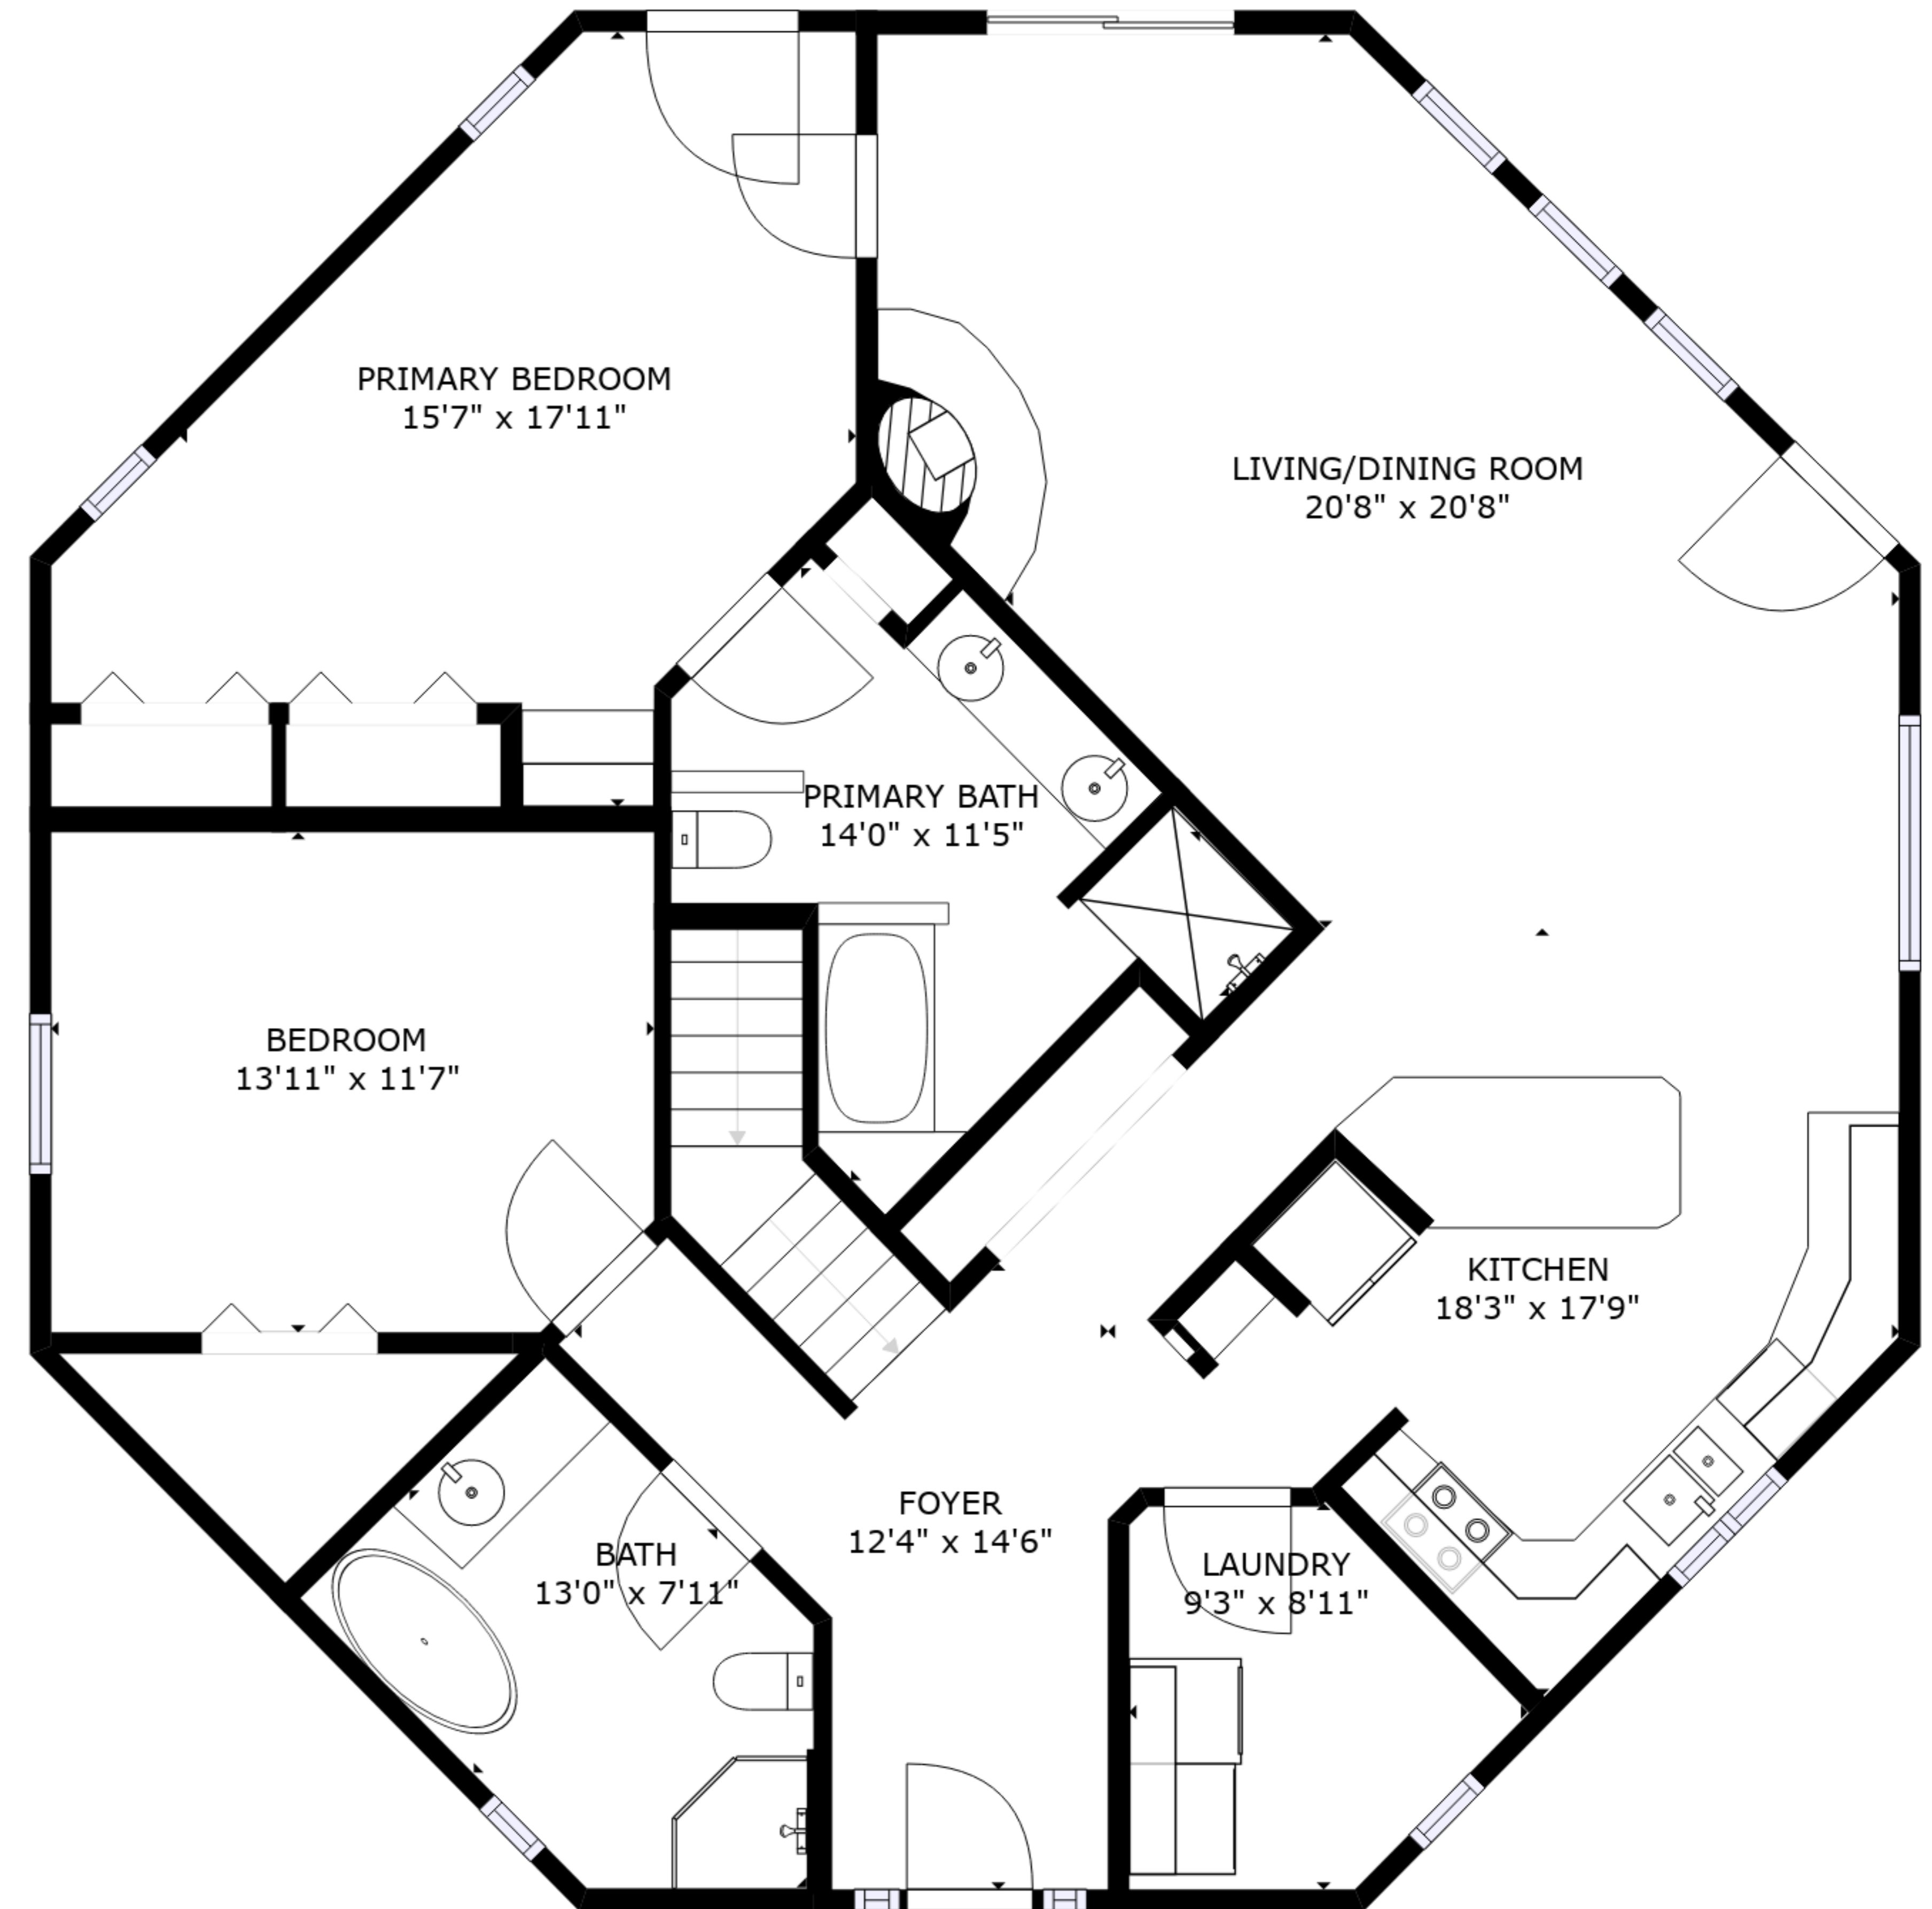

FLOOR 1

FLOOR 2

GROSS INTERNAL AREA
 FLOOR 1: 679 sq. ft, FLOOR 2: 1520 sq. ft
 EXCLUDED AREAS: , GARAGE: 759 sq. ft
 TOTAL: 2199 sq. ft

SIZES AND DIMENSIONS ARE APPROXIMATE, ACTUAL MAY VARY.