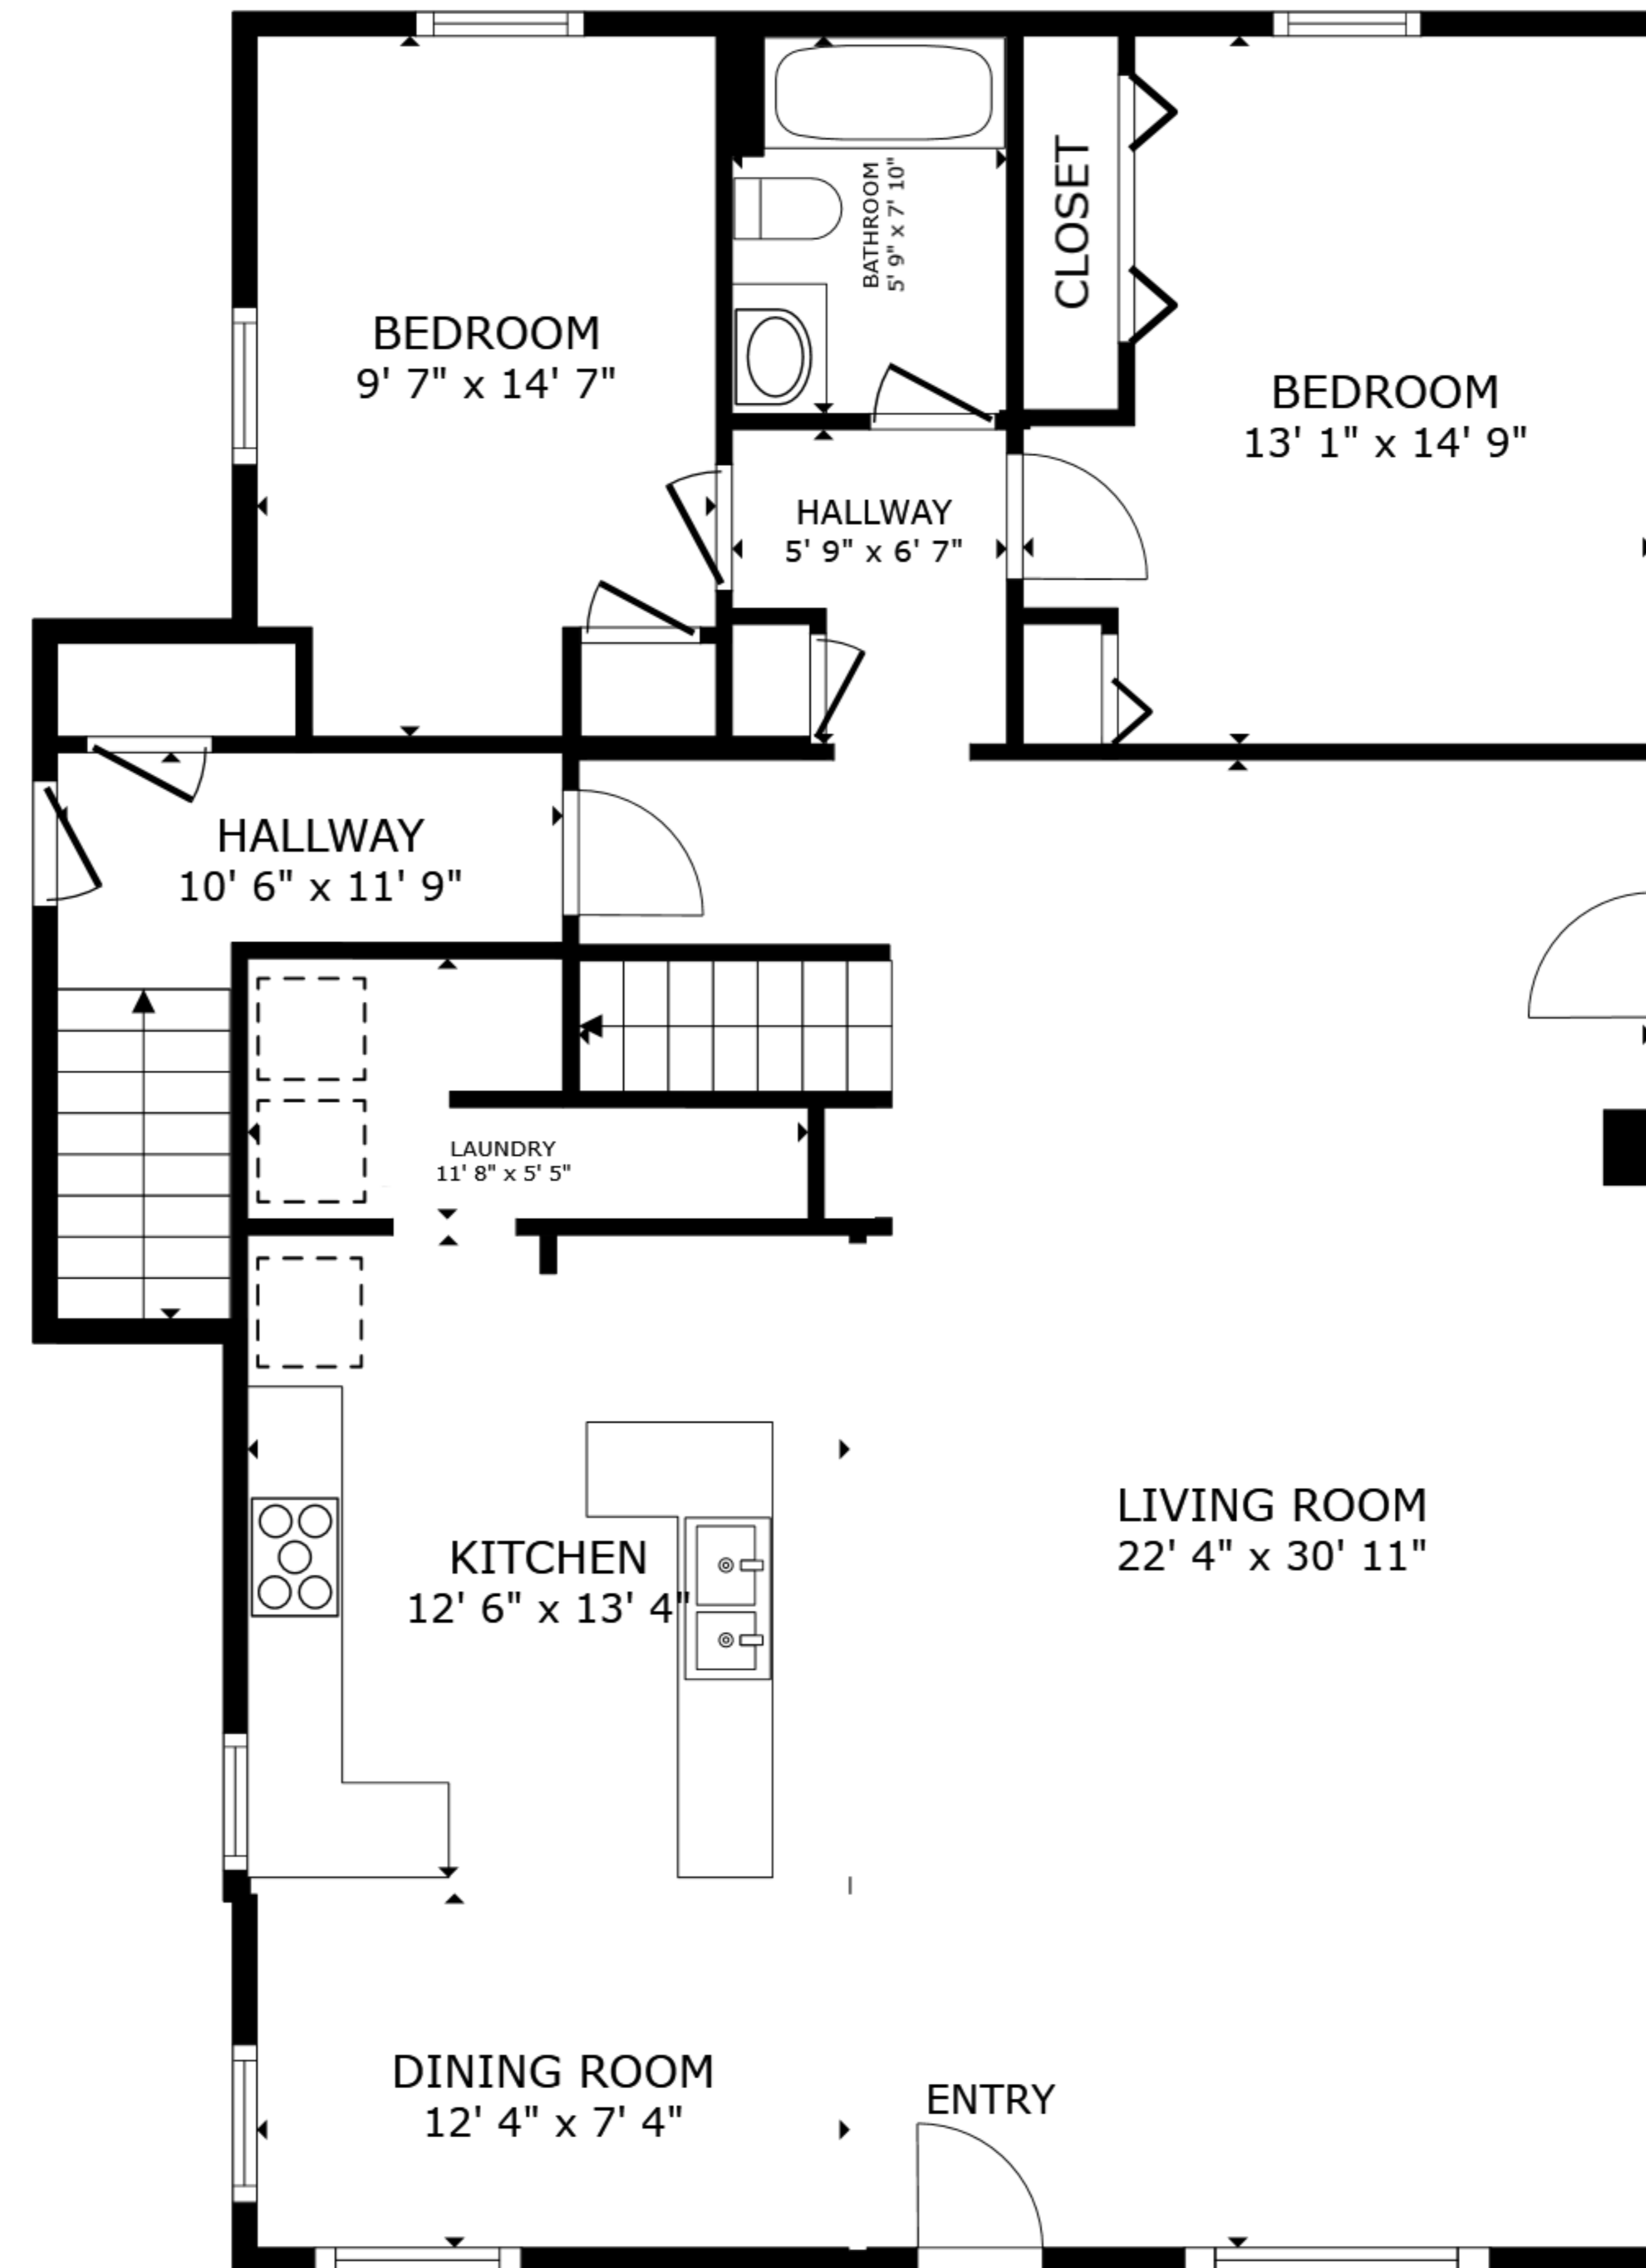

FLOOR 1

FLOOR 2

FLOOR 3

GROSS INTERNAL AREA
 FLOOR 1 728 sq.ft. FLOOR 2 1,395 sq.ft. FLOOR 3 327 sq.ft.
 EXCLUDED AREAS : UTILITY ROOM 684 sq.ft.
 TOTAL : 2,451 sq.ft.
 SIZES AND DIMENSIONS ARE APPROXIMATE, ACTUAL MAY VARY.